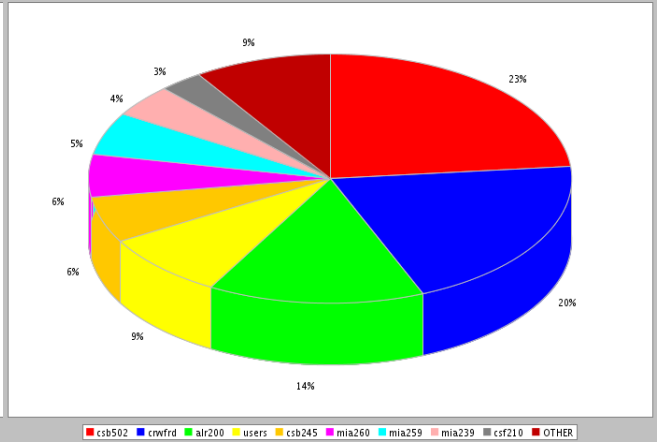

Dragon Accounting

Apr 11, 2003-Apr 23, 2003

| Login Id | Group | Resources Used. All units in hours, kb | | | | | |
|----------|----------|--|---------|-------------------|----------------|------------------|-----------------|
| | | WallClock | NumJobs | Avg Nodes Per Job | Avg Job Run | Avg Wait Per Job | Avg Mem Per Job |
| ux453831 | mia255 | 9 | 110 | 1 | 0 | 0 | 8754 |
| ux453297 | wpi201 | 3 | 96 | 1 | 0 | 0 | 4086 |
| betoth | utmp | 1 | 39 | 1 | 0 | 0 | 6663 |
| bwickman | bwickman | 0 | 1 | 2 | 0 | 0 | 8860 |
| ux454344 | mia271 | 0 | 3 | 1 | 0 | 0 | 2029 |
| ux453834 | sua250 | 0 | 10 | 2 | 0 | 0 | 2279 |
| ux453832 | mia261 | 0 | 2 | 1 | 0 | 0 | 10984 |
| ux451548 | way202 | 0 | 7 | 1 | 0 | 0 | 2048 |
| abose | abose | 0 | 1 | 2 | 0 | 0 | 2364 |
| ux454254 | mia256 | 0 | 1 | 1 | 0 | 0 | 0 |
| TOTAL | | 21591 | 1275 | Not Applicable | Not Applicable | Not Applicable | Not Applicable |

Top 10 Users. % of Used WallClock

Top 10 Groups. % of Used WallClock

NPACI % Usage of Used Cycles

NPACI (Local and NonLocal) % Usage of Used Cycles.