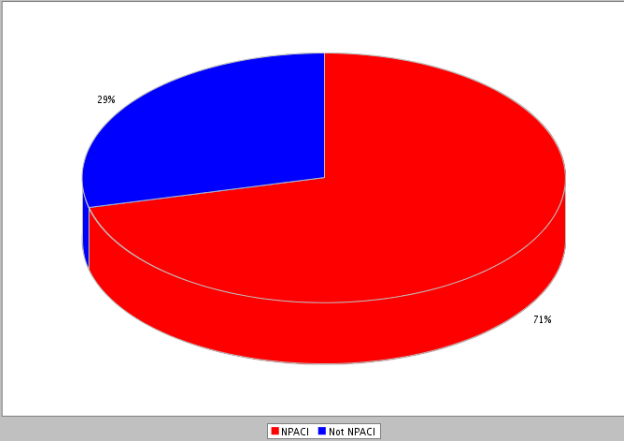

Dragon Accounting

Apr 11, 2003-Apr 23, 2003

| Login Id | Group | Resources Used. All units in hours, kb | | | | | |
|----------|----------|--|---------|-------------------|----------------|------------------|-----------------|
| | | WallClock | NumJobs | Avg Nodes Per Job | Avg Job Run | Avg Wait Per Job | Avg Mem Per Job |
| ux453831 | mia255 | 9 | 110 | 1 | 0 | 0 | 8754 |
| ux453297 | wpi201 | 3 | 96 | 1 | 0 | 0 | 4086 |
| betoth | utmp | 1 | 39 | 1 | 0 | 0 | 6663 |
| bwickman | bwickman | 0 | 1 | 2 | 0 | 0 | 8860 |
| ux454344 | mia271 | 0 | 3 | 1 | 0 | 0 | 2029 |
| ux453834 | sua250 | 0 | 10 | 2 | 0 | 0 | 2279 |
| ux453832 | mia261 | 0 | 2 | 1 | 0 | 0 | 10984 |
| ux451548 | way202 | 0 | 7 | 1 | 0 | 0 | 2048 |
| abose | abose | 0 | 1 | 2 | 0 | 0 | 2364 |
| ux454254 | mia256 | 0 | 1 | 1 | 0 | 0 | 0 |
| TOTAL | | 21591 | 1275 | Not Applicable | Not Applicable | Not Applicable | Not Applicable |

Top 10 Users. % of Used WallClock

Top 10 Groups. % of Used WallClock

NPACI % Usage of Used Cycles

NPACI (Local and NonLocal) % Usage of Used Cycles.